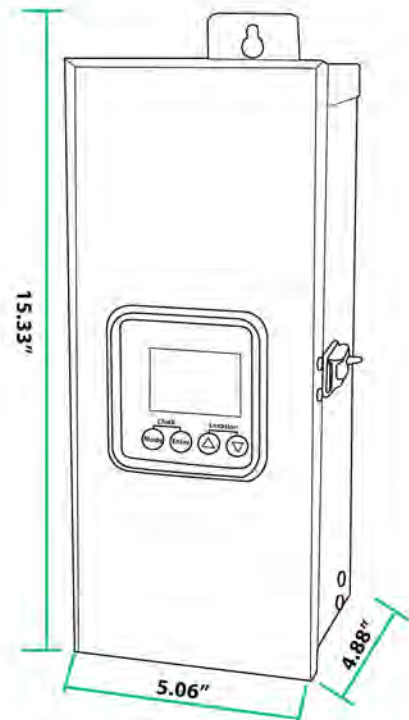

SERIES	WATTS	TIONS
--------	-------	-------

EST- SS Outdoor Transformer & Timer

blank- 5 Mode Timer

AST- Astronomical Timer

- Slim 304 Stainless steel enclosure for possible narrow place hanging
- Built in Photocell (Auto mode/dusk to down)
- Built in Timer (5 mode timer 2H, 4H, 6H, 8H)
- Built in Astronomic timer (On and off timer for local sunset and sunrise accordingly)
- ON /OFF mode
- Overload warning icon on the LCD display
- Built in Overload and short circuit cutoff protection COM
- 12V or 15V output x3 lines
- Tool-less quick connectors/taps
- Ground Stake holder options provided