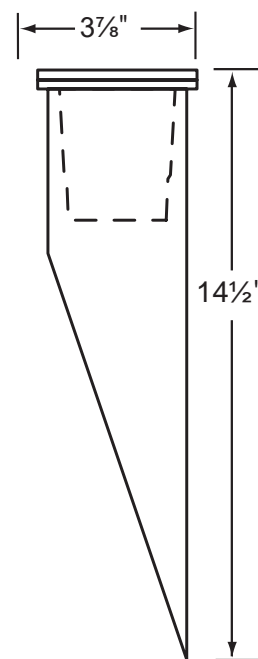

ORDERING INFORMATION

Sample Part Number: **GW301-SS-L2000**

MOUNT	LIGHT ENGINE	SERIES	FINISH	LAMP	AVAILABLE WATERPROOF LED MR16 LAMPS						
					LAMP #	BEAM °	CCT	Wattage	Equivalent	Lumen	Rated Hours
GW - In-ground	blank - LED MR16	301 - In-Ground W/ Sleeve	SS - Stainless Steel	L2000 - 7W LED MR16 2700K	L1900	15°	27	4W	20W Halogen	300lm	50,000
					L1901	15°	3K	4W	20W Halogen	300lm	50,000
					L1902	15°	4K	4W	20W Halogen	300lm	50,000
					L1910	45°	27	4W	20W Halogen	300lm	50,000
					L1911	45°	3K	4W	20W Halogen	300lm	50,000
					L1912	45°	4K	4W	20W Halogen	300lm	50,000
					L1915	60°	27	4W	20W Halogen	300lm	50,000
					L1916	60°	3K	4W	20W Halogen	300lm	50,000
					L1917	60°	4K	4W	20W Halogen	300lm	50,000
					L1990	15°	27	7W	50W Halogen	520lm	50,000
					L1991	15°	3K	7W	50W Halogen	520lm	50,000
					L1992	15°	4K	7W	50W Halogen	520lm	50,000
					L2000	45°	27	7W	50W Halogen	520lm	50,000
					L2001	45°	3K	7W	50W Halogen	520lm	50,000
					L2002	45°	4K	7W	50W Halogen	520lm	50,000
					L2005	60°	27	7W	50W Halogen	520lm	50,000
					L2006	60°	3K	7W	50W Halogen	520lm	50,000
L2007	60°	4K	7W	50W Halogen	520lm	50,000